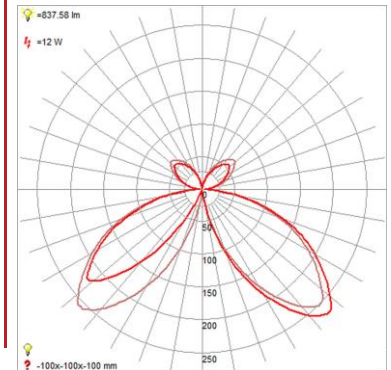

Stock Code: **20084LED-SG/SDG**

Collection: Reveal

PRODUCT INFORMATION

Base: 20084 Parent: 20084LED
Mounting Type: Ceiling UPC: 641594228748
Finish: Satin Gray
Diffuser: Seeded Glass

PRODUCT MEASUREMENTS

| | |
|-----------------|---------------------------|
| FIXTURE | BACKPLATE / CANOPY |
| Length: 7" | Length 5.75" |
| Width: 7" | Width: 5.75" |
| Diameter | Diameter: |
| Height: 13" | Height: 1.75" |
| Extension: | |
| Overall Height: | |

PHOTOMETRICS

| | |
|----------------------|------------------------|
| Dimmable: No | Nominal Lumens 1400 Lm |
| CRI: 90 | Delivered Lumens: N/A |
| CCT: 3000K | |
| Recommended Dimmers: | |

ADDITIONAL NOTES

Project Name: _____
 Location: _____
 Type: _____
 Quantity: _____
 Notes: _____

LINE DRAWING

IES FILE

In addition to Access Lighting's purchase and warranty terms and conditions, by signing below or placing an order, you agree that you are authorized to bind the entity placing any order and acknowledge the following: All of sizes and measurements are approximate and all images are for illustrative purposes only. In the event of an inconsistency, the "Product Measurements" section controls. There also may be slight differences in the colors and designs compared to the displayed and printed images.