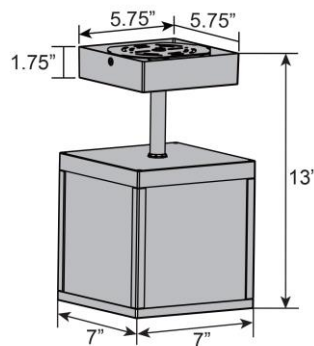

Stock Code: **20084LED-SG/SDG**

Collection: Reveal

PRODUCT INFORMATION

Base: 20084 Parent: 20084LED
Mounting Type: Ceiling UPC: 641594228748
Finish: Satin Gray
Diffuser: Seeded Glass

PRODUCT MEASUREMENTS

| | |
|-----------------|---------------------------|
| FIXTURE | BACKPLATE / CANOPY |
| Length: 7" | Length 5.75" |
| Width: 7" | Width: 5.75" |
| Diameter | Diameter: |
| Height: 13" | Height: 1.75" |
| Extension: | |
| Overall Height: | |

Project Name: _____
 Location: _____
 Type: _____
 Quantity: _____
 Notes: _____

LINE DRAWING

IES FILE

In addition to Access Lighting's purchase and warranty terms and conditions, by signing below or placing an order, you agree that you are authorized to bind the entity placing any order and acknowledge the following: All of sizes and measurements are approximate and all images are for illustrative purposes only. In the event of an inconsistency, the "Product Measurements" section controls. There also may be slight differences in the colors and designs compared to the displayed and printed images.